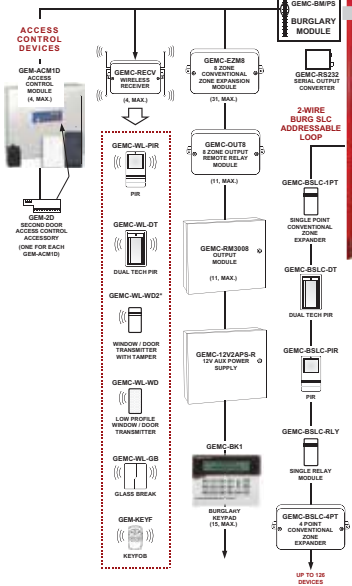

BURGLARY BUS DEVICES