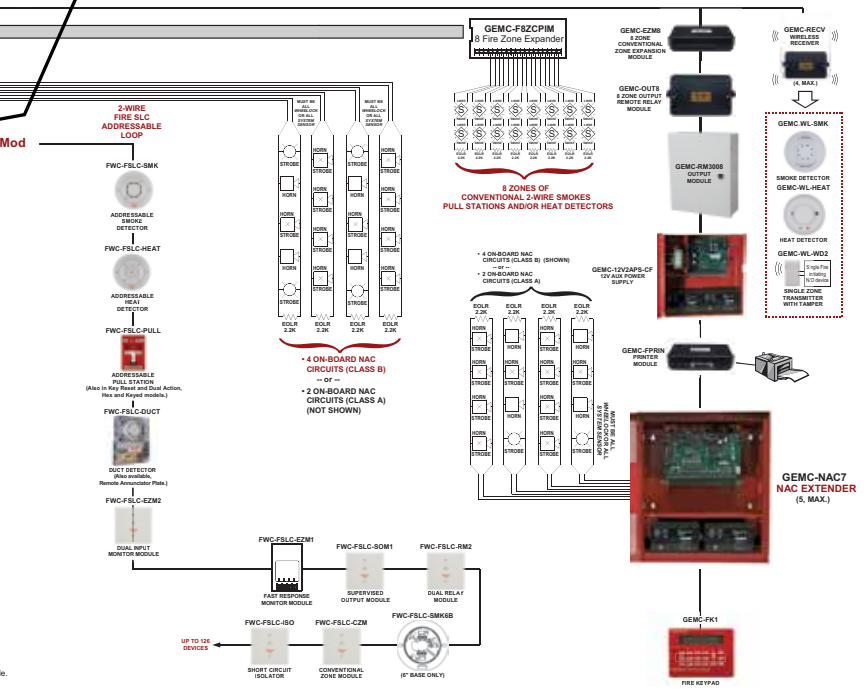

FIRE BUS DEVICES

Napco Commercial™ GEMC-Series Intrusion &/or Fire Systems