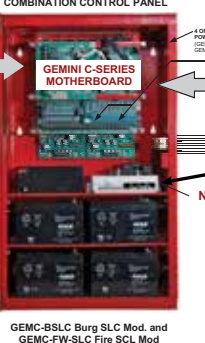

BURGLARY BUS DEVICES