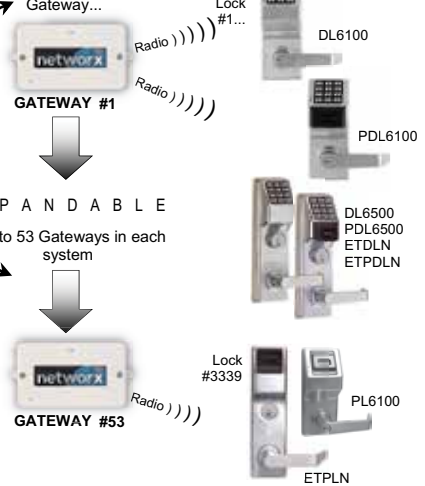

Continental Access

NAPCO
FUSION™

Powered by Continental
CardAccess® 3000 v.2.9+

Continental Access Control Panels

- CICIP1300
- CICIP1800T
- CICIP1800
- CICIP2800

Expandable to 4,000
Control Panels Maximum

Server/PC with Continental
CA3000 Enterprise Software
(v.2.9+)

Wired (RJ-45)
or Wireless

Company's Existing
Ethernet Network

Alarm Lock Trilogy® Network™ Wireless Access Locks

- DL6100, PDL6100, PL6100
- DL6500, PDL6500
- PL/PDL6200 (cyl) & PL/PDL6600 (mort.) Enhanced Network Prox Locks using CA3000 also fea. Realtime door status (open, close, held) & forced-door events
- ETPDLN, ETDLN & ETPLN Expandable to 3339 Wireless Locks Maximum

Up to 63 locks for each
Gateway...

EXPANDABLE
...Up to 53 Gateways in each
system