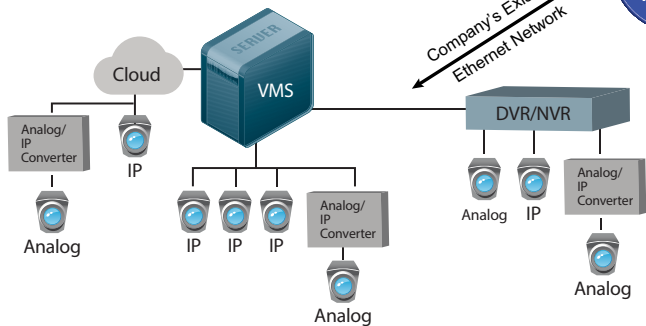

Video VMS Software & IP/Analog Integration via Cloud or LAN